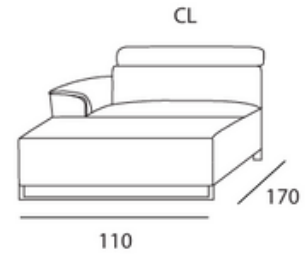

AVAILABLE VERSIONS

TERMINAL CORNER SX / DX