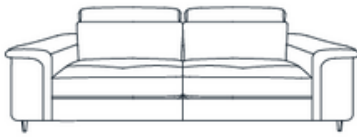

AVAILABLE VERSIONS

TERMINAL CORNER SX / DX

2S MAX

200

220

245

184

208

188

212

220

245

We reserve the right to make changes in the materials, coatings and dimensions of the product presented in the technical data sheet without prior notice due to production requirements. The dimensions and volume shown are indicative as they are subject to the tolerances of production processes.