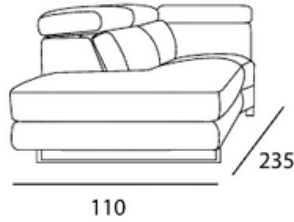

AVAILABLE VERSIONS

TERMINAL CORNER SX / DX