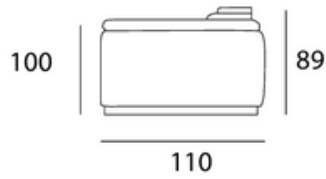

AVAILABLE VERSIONS

TERMINAL CORNER SX / DX