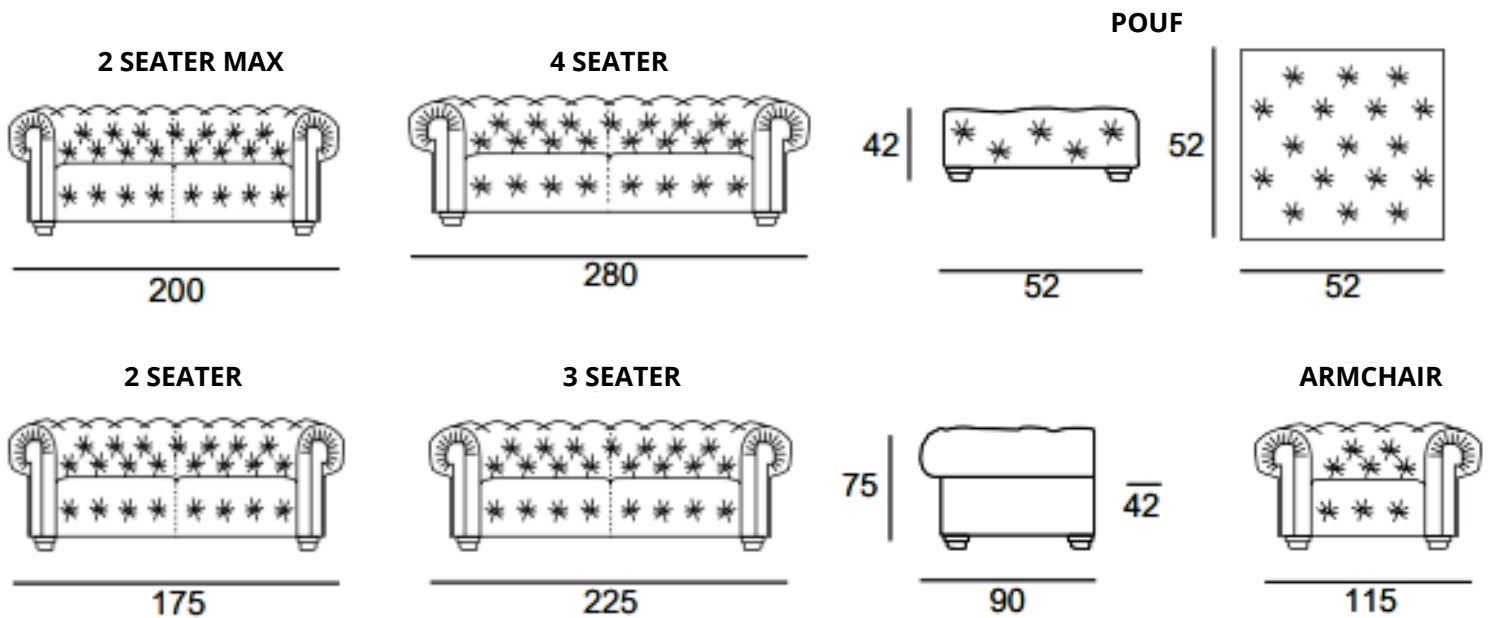

MITOHOME MITOHOME MITOHOME MITOHOME MITOHOME MITOHOME MITOHOME MITOHOME MITOHOME MITOHOME MITOHOME MITOHOME MITOHOME MITOHOME MITOHOME MITOHOME

SOFA FEATURES AS IN THE ABOVE PHOTO

Size (cm): 225 x 90 x H75cm

Version: 3 Seater

Leather: Art. Elegance

Color: 2521 Moon

Designer: MitoHome Study Center

Feet: Beech wood or covered in leather

Style: Classic

ARMCHAIR	2 SEATER	2 SEATER MAX
115 x 90 x H75cm	175 x 90 x H75cm	200 x 90 x H75cm
3 SEATER	4 SEATER	POUF
225 x 90 x H75cm	280 x 90 x H75cm	52 x 52 x H42cm

AVAILABLE VERSIONS

Technical characteristics

Structure: Solid Wood - Multilayer - Fir wood – Plywood

Seat padding: High density polyurethane foam covered in polyester layer with canvas

Back padding: Polyurethane foam covered in polyester layer with canvas