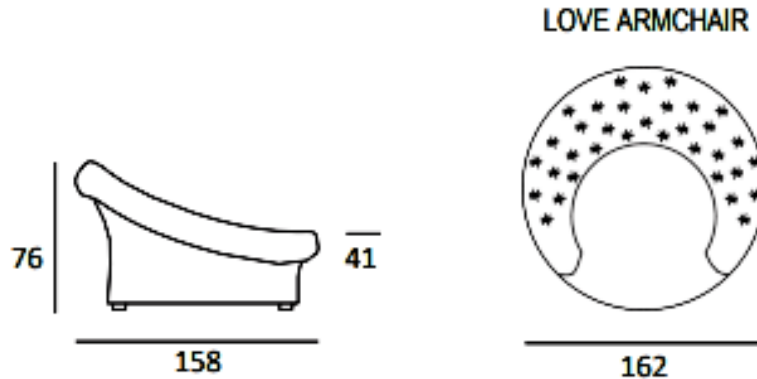

MITOHOME MITOHOME MITOHOME MITOHOME MITOHOME MITOHOME MITOHOME MITOHOME MITOHOME MITOHOME MITOHOME MITOHOME MITOHOME MITOHOME MITOHOME

ARMCHAIR FEATURES AS IN THE ABOVE PHOTO

Size (cm): 162 x 158 x H76cm

Version: Armchair

Fabric: Art. Dubai

Color: 3926

Designer: Giovanni Pesce (registred model)

Feet: Plastic

Style: Cosmopolitan Chic

LOVE ARMCHAIR
162 x 158 x H76cm

AVAILABLE VERSIONS