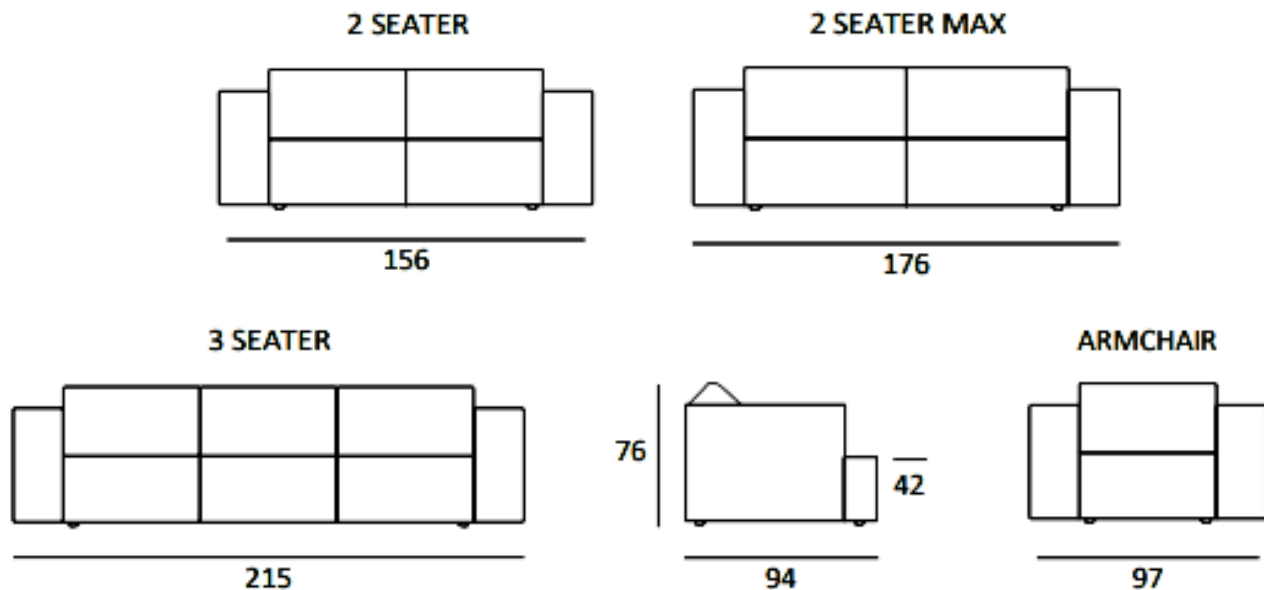

AVAILABLE VERSIONS

Technical features

Structure: Solid wood-Multilayer-Fir wood

Seat padding: High density polyurethane foam covered in heat bonded polyester padding with plus fabric

Back padding: Polyurethane foam covered in heat-bonded polyester padding with plus fabric

Armrest padding: Polyurethane foam covered in heat-bonded polyester padding with plus fabric

Springing system: Top in perforated plywood

Customization:

- Measure variation
- Two-tone coating
- Contrast stitching
- Decorative cushions

Choose the right coating for you :

- Leather
- Fabric
- Microfiber
- Eco - Leather