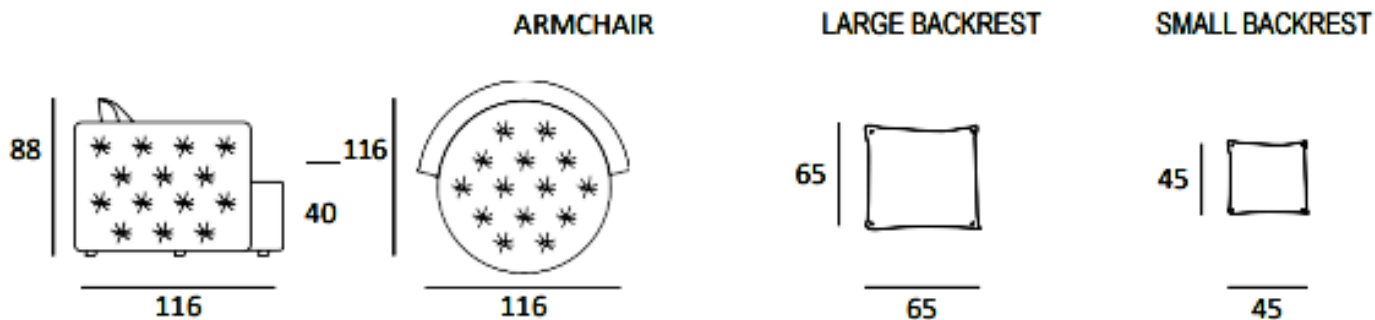

AVAILABLE VERSIONS

Technical features

Structure: Solid wood-Multilayer-Fir wood

Seat padding: High density polyurethane foam covered in heat bonded polyester padding with plus fabric

Back padding: Polyurethane foam covered in heat-bonded polyester padding with plus fabric

Armrest padding: Polyurethane foam covered in heat-bonded polyester padding with plus fabric

Springing system: Top in perforated plywood

Customization:

- Measure variation
- Two-tone coating
- Contrast stitching
- Decorative cushions
- Possibility of coating with coated buttons or Swarovski

Choose the right coating for you :

- Leather
- Fabric
- Microfiber
- Eco - Leather