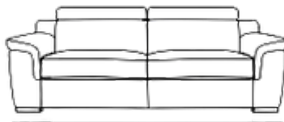

AVAILABLE VERSIONS

2 SEATER

202

218

Bed Base: 140 x 195 cm
Mattress: 120 x 195 x H17cm

2 SEATER MAX

222

218

Bed Base: 160 x 195 cm
Mattress: 140 x 195 x H17cm

3 SEATER

242

218

Bed Base: 180 x 195 cm
Mattress: 160 x 195 x H17cm

Technical characteristics

Structure: Fir wood - plywood and E1 wood derivatives

Seat padding: High density polyurethane foam covered in polyester layer with canvas