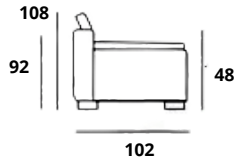

MITOHOME MITOHOME MITOHOME MITOHOME MITOHOME MITOHOME MITOHOME MITOHOME MITOHOME MITOHOME MITOHOME MITOHOME MITOHOME MITOHOME MITOHOME MITOHOME

SOFA FEATURES AS IN THE ABOVE PHOTO

Size (cm): 242 x 102 x H92cm

Bed base: 180 x 195cm

Mattress: 160 x 195 x H17cm

Leather: Art. Stone

Color: 4085 Dark Brown

Designer: MitoHome Study Center

Version: Sofa bed 3 Seater

Feet: Wood

Style: Modern

AVAILABLE VERSIONS

2 SEATER

202

218

Bed Base: 140 x 195 cm
Mattress: 120 x 195 x H17cm

2 SEATER MAX

222

218

Bed Base: 160 x 195 cm
Mattress: 140 x 195 x H17cm

3 SEATER

242

218

Bed Base: 180 x 195 cm
Mattress: 160 x 195 x H17cm

Technical characteristics

Structure: Fir wood - plywood and E1 wood derivatives

Seat padding: High density polyurethane foam covered in polyester layer with canvas