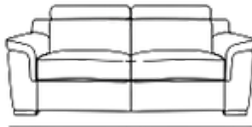

AVAILABLE VERSIONS

2 SEATER

202

218

Bed Base: 140 x 195 cm
Mattress: 120 x 195 x H17cm

2 SEATER MAX

222

218

Bed Base: 160 x 195 cm
Mattress: 140 x 195 x H17cm

3 SEATER

242

218

Bed Base: 180 x 195 cm
Mattress: 160 x 195 x H17cm

Technical characteristics

Structure: Fir wood - plywood and E1 wood derivatives

Seat padding: High density polyurethane foam covered in polyester layer with canvas