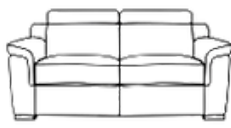

VERSIONI DISPONIBILI

2 POSTI

202

218

Rete: 140 x 195 cm

Materasso: 120 x 195 x H17cm

2 POSTI MAX

222

218

Rete: 160 x 195 cm

Materasso: 140 x 195 x H17cm

3 POSTI

242

218

Rete: 180 x 195 cm

Materasso: 160 x 195 x H17cm

Caratteristiche tecniche

Struttura: Legno di abete - compensato e derivati del legno E1

Imbottitura seduta: Poliuretano espanso ad alta densità rivestito in falda di poliestere con tela

Imbottitura spalliera: Poliuretano espanso rivestito in falda poliestere con tela

Imbottitura del bracciolo: Poliuretano espanso rivestito in falda poliestere con tela

Sistema di molleggio: Cinghie elastiche ad alto contenuto di gomma

Personalizzazione:

- Poggiatesta fissi o regolabili (su richiesta)
- Rivestimento bicolore
- Cuciture a contrasto
- Cuscini decorativi
- Personalizzazione del materasso

Scegli il rivestimento giusto per te:

- Tessuto
- Pelle
- Microfibra
- Eco - Pelle

Con riserva di apportare per esigenze di produzione, senza alcun preavviso, modifiche nei materiali, nei rivestimenti e nelle dimensioni del prodotto presentati nella scheda tecnica. Le dimensioni e il volume riportati hanno valore indicativo essendo soggette alle tolleranze dei processi di produzione

MITOHOME
Evolving Sofas