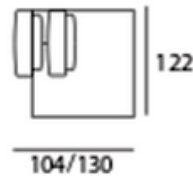

MITOHOME MITOHOME MITOHOME MITOHOME MITOHOME MITOHOME MITOHOME MITOHOME MITOHOME MITOHOME MITOHOME MITOHOME MITOHOME MITOHOME MITOHOME MITOHOME

SOFA FEATURES AS IN THE ABOVE PHOTO

Size (cm): 317/343 x 267/293 x H90 cm

Fabric: Art. Portofino COL.01 +

Art. Dubai COL.3928

Feet: Painted Metal

Designer: MitoHome Study Center

Version: MODULAR (3 SEATER 1 LEFT ARM +
ROUND CORNER + 3S R TERM. ARMCHAIR)

Style: Modern

We reserve the right to make changes in the materials, coatings and dimensions of the product presented in the technical data sheet without prior notice due to production requirements. The dimensions and volume shown are indicative as they are subject to the tolerances of production processes.

AVAILABLE VERSIONS

POLTRONA TERMINALE G SX/DX
TERMINAL ARMCHAIR G L/R

POLTRONA TERMINALE M SX/DX
TERMINAL ARMCHAIR M L/R

POLTRONA TERMINALE S SX/DX
TERMINAL ARMCHAIR S L/R

PUOF MODULARE
MODULAR PUOF

We reserve the right to make changes in the materials, coatings and dimensions of the product presented in the technical data sheet without prior notice due to production requirements. The dimensions and volume shown are indicative as they are subject to the tolerances of production processes.

Technical characteristics

Structure: Solid Wood - Multilayer - Fir wood – Plywood

Seat padding: High density (35 kg/m³) polyurethane foam covered in polyester layer with canvas

Back padding: High density (25 kg/m³) polyurethane foam covered in polyester layer with canvas