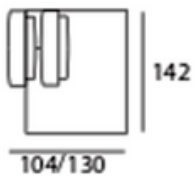

POLTRONA TERMINALE G SX/DX
TERMINAL ARMCHAIR G L/R