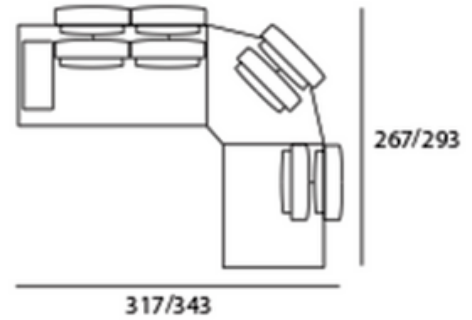

AVAILABLE VERSIONS