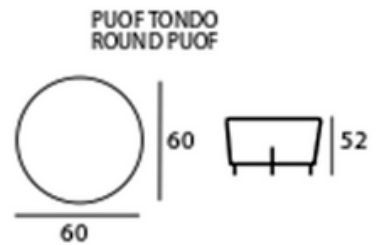

AVAILABLE VERSIONS