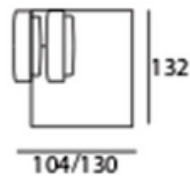

POLTRONA TERMINALE M SX/DX
TERMINAL ARMCHAIR M L/R