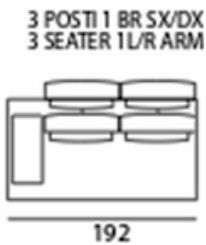

MITOHOME MITOHOME MITOHOME MITOHOME MITOHOME MITOHOME MITOHOME MITOHOME MITOHOME MITOHOME MITOHOME MITOHOME MITOHOME MITOHOME MITOHOME MITOHOME

SOFA FEATURES AS IN THE ABOVE PHOTO

Size (cm): 317/343 x 267/293 x H90 cm

Fabric: Art. Portofino COL.01 +

Art. Dubai COL.3928

Feet: Painted Metal

Designer: MitoHome Study Center

Version: MODULAR (3 SEATER 1 LEFT ARM +
ROUND CORNER + 3S R TERM. ARMCHAIR)

Style: Modern

We reserve the right to make changes in the materials, coatings and dimensions of the product presented in the technical data sheet without prior notice due to production requirements. The dimensions and volume shown are indicative as they are subject to the tolerances of production processes.

AVAILABLE VERSIONS

POLTRONA TERMINALE G SX/DX
TERMINAL ARMCHAIR G L/R

POLTRONA TERMINALE M SX/DX
TERMINAL ARMCHAIR M L/R

POLTRONA TERMINALE S SX/DX
TERMINAL ARMCHAIR S L/R

PUOF MODULARE
MODULAR PUOF

We reserve the right to make changes in the materials, coatings and dimensions of the product presented in the technical data sheet without prior notice due to production requirements. The dimensions and volume shown are indicative as they are subject to the tolerances of production processes.