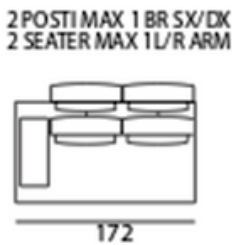

MITOHOME MITOHOME MITOHOME MITOHOME MITOHOME MITOHOME MITOHOME MITOHOME MITOHOME MITOHOME MITOHOME MITOHOME MITOHOME MITOHOME MITOHOME MITOHOME

SOFA FEATURES AS IN THE ABOVE PHOTO

Size (cm): 317/343 x 267/293 x H90 cm

Fabric: Art. Portofino COL.01 +

Art. Dubai COL.3928

Feet: Painted Metal

Designer: MitoHome Study Center

Version: MODULAR (3 SEATER 1 LEFT ARM +
ROUND CORNER + 3S R TERM. ARMCHAIR)

Style: Modern

We reserve the right to make changes in the materials, coatings and dimensions of the product presented in the technical data sheet without prior notice due to production requirements. The dimensions and volume shown are indicative as they are subject to the tolerances of production processes.

AVAILABLE VERSIONS

POLTRONA TERMINALE G SX/DX
TERMINAL ARMCHAIR G L/R

POLTRONA TERMINALE M SX/DX
TERMINAL ARMCHAIR M L/R

POLTRONA TERMINALE S SX/DX
TERMINAL ARMCHAIR S L/R

PUOF MODULARE
MODULAR PUOF

We reserve the right to make changes in the materials, coatings and dimensions of the product presented in the technical data sheet without prior notice due to production requirements. The dimensions and volume shown are indicative as they are subject to the tolerances of production processes.