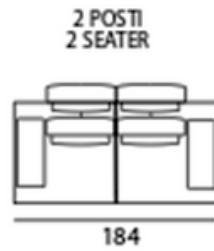

MITOHOME MITOHOME MITOHOME MITOHOME MITOHOME MITOHOME MITOHOME MITOHOME MITOHOME MITOHOME MITOHOME MITOHOME MITOHOME MITOHOME MITOHOME MITOHOME

SOFA FEATURES AS IN THE ABOVE PHOTO

Size (cm): 317/343 x 267/293 x H90 cm

Fabric: Art. Portofino COL.01 +

Art. Dubai COL.3928

Feet: Painted Metal

Designer: MitoHome Study Center

Version: MODULAR (3 SEATER 1 LEFT ARM +
ROUND CORNER + 3S R TERM. ARMCHAIR)

Style: Modern

We reserve the right to make changes in the materials, coatings and dimensions of the product presented in the technical data sheet without prior notice due to production requirements. The dimensions and volume shown are indicative as they are subject to the tolerances of production processes.

AVAILABLE VERSIONS

POLTRONA TERMINALE G SX/DX
TERMINAL ARMCHAIR G L/R

POLTRONA TERMINALE M SX/DX
TERMINAL ARMCHAIR M L/R

POLTRONA TERMINALE S SX/DX
TERMINAL ARMCHAIR S L/R

PUOF MODULARE
MODULAR PUOF

We reserve the right to make changes in the materials, coatings and dimensions of the product presented in the technical data sheet without prior notice due to production requirements. The dimensions and volume shown are indicative as they are subject to the tolerances of production processes.

Technical characteristics

Structure: Solid Wood - Multilayer - Fir wood – Plywood

Seat padding: High density (35 kg/m³) polyurethane foam covered in polyester layer with canvas

Back padding: High density (25 kg/m³) polyurethane foam covered in polyester layer with canvas