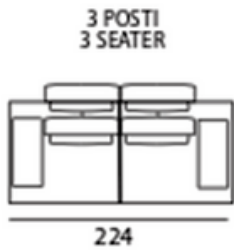

MITOHOME MITOHOME MITOHOME MITOHOME MITOHOME MITOHOME MITOHOME MITOHOME MITOHOME MITOHOME MITOHOME MITOHOME MITOHOME MITOHOME MITOHOME MITOHOME

SOFA FEATURES AS IN THE ABOVE PHOTO

Size (cm): 317/343 x 267/293 x H90 cm

Fabric: Art. Portofino COL.01 +

Art. Dubai COL.3928

Feet: Painted Metal

Designer: MitoHome Study Center

Version: MODULAR (3 SEATER 1 LEFT ARM +
ROUND CORNER + 3S R TERM. ARMCHAIR)

Style: Modern

We reserve the right to make changes in the materials, coatings and dimensions of the product presented in the technical data sheet without prior notice due to production requirements. The dimensions and volume shown are indicative as they are subject to the tolerances of production processes.

AVAILABLE VERSIONS

POLTRONA TERMINALE G SX/DX
TERMINAL ARMCHAIR G L/R

POLTRONA TERMINALE M SX/DX
TERMINAL ARMCHAIR M L/R

POLTRONA TERMINALE S SX/DX
TERMINAL ARMCHAIR S L/R

PUOF MODULARE
MODULAR PUOF

We reserve the right to make changes in the materials, coatings and dimensions of the product presented in the technical data sheet without prior notice due to production requirements. The dimensions and volume shown are indicative as they are subject to the tolerances of production processes.

Technical characteristics

Structure: Solid Wood - Multilayer - Fir wood – Plywood

Seat padding: High density (35 kg/m³) polyurethane foam covered in polyester layer with canvas

Back padding: High density (25 kg/m³) polyurethane foam covered in polyester layer with canvas