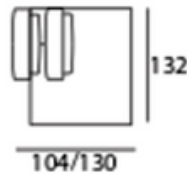

POLTRONA TERMINALE M SX/DX
TERMINAL ARMCHAIR M L/R