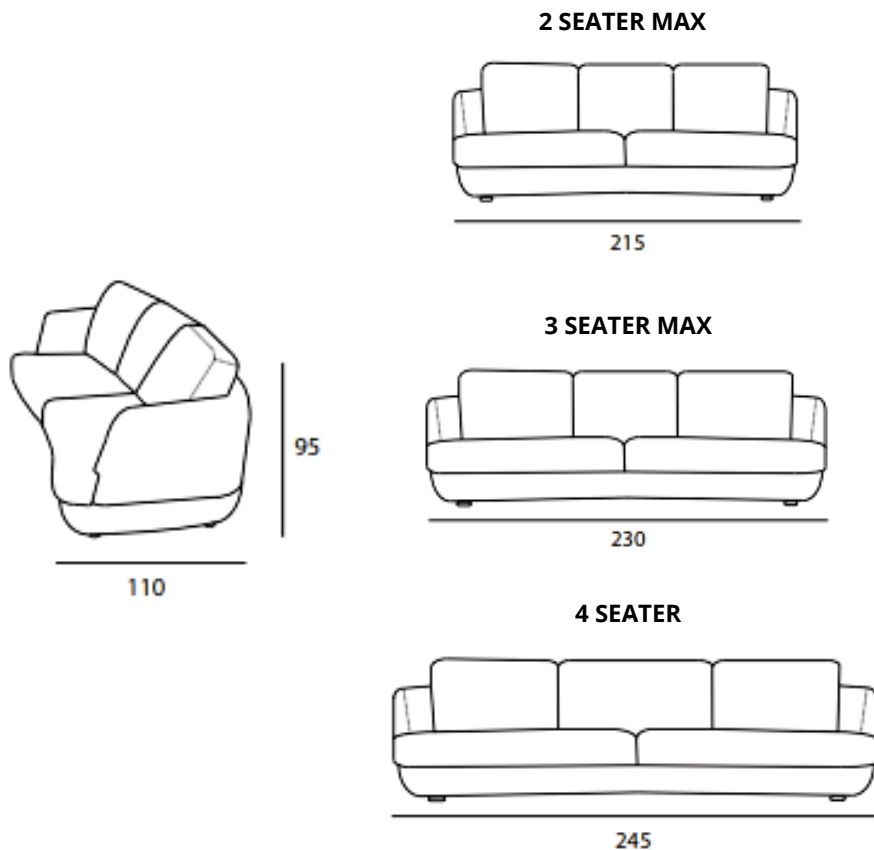

MITOHOME MITOHOME MITOHOME MITOHOME MITOHOME MITOHOME MITOHOME MITOHOME MITOHOME MITOHOME MITOHOME MITOHOME MITOHOME MITOHOME MITOHOME MITOHOME

SOFA FEATURES AS IN THE ABOVE PHOTO

Size (cm): 245 x 110 x H95 cm

Fabric: Art. Barrè

Color: 1476

Feet: Beech Matt White

Designer: MitoHome Study Center

Version: 4 Seater

Style: New Classic

We reserve the right to make changes in the materials, coatings and dimensions of the product presented in the technical data sheet without prior notice due to production requirements. The dimensions and volume shown are indicative as they are subject to the tolerances of production processes.

AVAILABLE VERSIONS

Technical characteristics

Structure: Solid Wood - Multilayer - Fir wood – Plywood

Seat padding: High density polyurethane foam covered in polyester layer with canvas

Back padding: Polyurethane foam covered in polyester layer with canvas

Armrest padding: Polyurethane foam covered in polyester layer with canvas

Spring system: Elastic belts with high rubber content

Feature: Composed of 2 separate bodies (body + base)

Removable (cushions, backs)