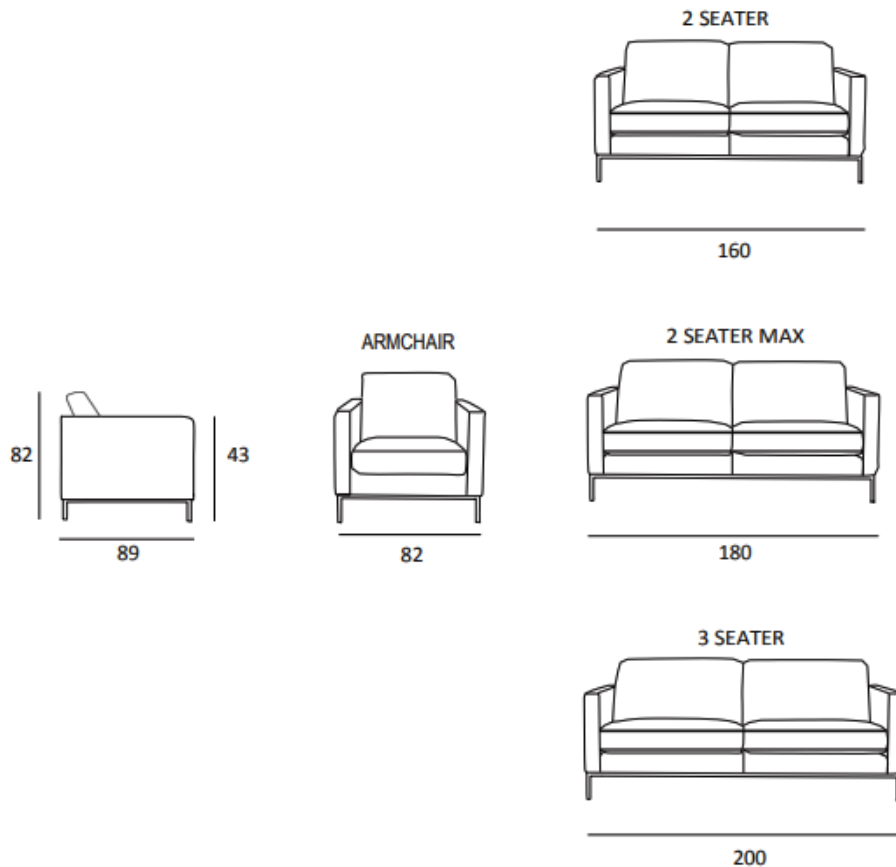

AVAILABLE VERSIONS

Technical characteristics

Structure: Solid Wood - Multilayer - Fir wood - Plywood

Seat padding: High density polyurethane foam covered in polyester layer with canvas

Back padding: Polyurethane foam covered in polyester layer with canvas

Armrest padding: Polyurethane foam covered in polyester layer with canvas

Spring system: Elastic belts with high rubber content

Removable (cushions, backs)

Customization:

- Measure variation
- Two-tone coating
- Contrast stitching
- Decorative cushions

Choose the right coating for you:

- Fabric
- Leather
- Microfiber
- Eco - Leather