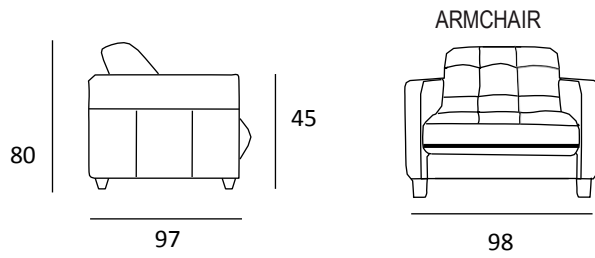

Available versions

ARMCHAIR	2 SEATER	3 SEATER	3 SEATER MAX
98 x 97 x H80	170 x 97 x H80	218 x 97 x H80	240 x 97 x H80

Technical features

Structure: Fir-Multilayer wood and wood derivatives of class E1

Seat padding: High density polyurethane foam covered in polyester flap with canvas

MH s.r.l.
Via della Paglia 81 (Z.I.)
70022 ALTAMURA (BA) – ITALIA

MITOHOME

www.mitohome.com

1020 Cipro

Collection PRESTIGE

2 SEATER

3 SEATER

3 SEATER MAX