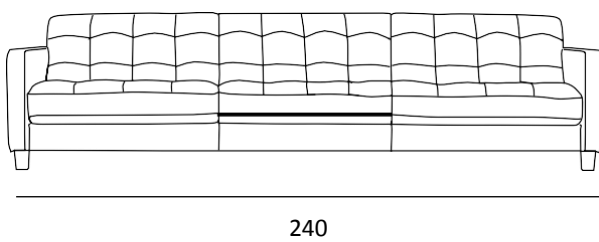

Available versions

ARMCHAIR	2 SEATER	3 SEATER	3 SEATER MAX
98 x 97 x H80	170 x 97 x H80	218 x 97 x H80	240 x 97 x H80

Technical features

Structure: Fir-Multilayer wood and wood derivatives of class E1

Seat padding: High density polyurethane foam covered in polyester flap with canvas

MH s.r.l.
Via della Paglia 81 (Z.I.)
70022 ALTAMURA (BA) – ITALIA

MITOHOME

www.mitohome.com

1020 Cipro

Collection PRESTIGE

2 SEATER

3 SEATER

3 SEATER MAX