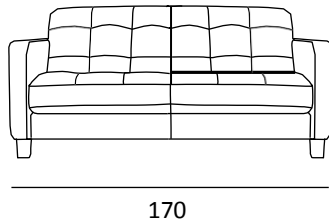

Available versions

ARMCHAIR	2 SEATER	3 SEATER	3 SEATER MAX
98 x 97 x H80	170 x 97 x H80	218 x 97 x H80	240 x 97 x H80

Technical features

Structure: Fir-Multilayer wood and wood derivatives of class E1

Seat padding: High density polyurethane foam covered in polyester flap with canvas

MH s.r.l.
Via della Paglia 81 (Z.I.)
70022 ALTAMURA (BA) – ITALIA

MITOHOME

www.mitohome.com

1020 Cipro

Collection PRESTIGE

2 SEATER

3 SEATER

3 SEATER MAX