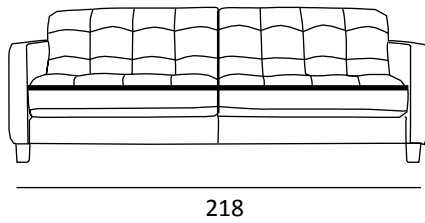

Available versions

ARMCHAIR	2 SEATER	3 SEATER	3 SEATER MAX
98 x 97 x H80	170 x 97 x H80	218 x 97 x H80	240 x 97 x H80

Technical features

Structure: Fir-Multilayer wood and wood derivatives of class E1

Seat padding: High density polyurethane foam covered in polyester flap with canvas

MH s.r.l.
Via della Paglia 81 (Z.I.)
70022 ALTAMURA (BA) – ITALIA

MITOHOME

www.mitohome.com

1020 Cipro

Collection PRESTIGE

2 SEATER

3 SEATER

3 SEATER MAX